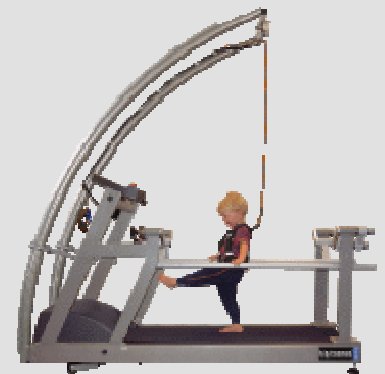

order number	
h/p/cosmos handrail adjustable	cos10030